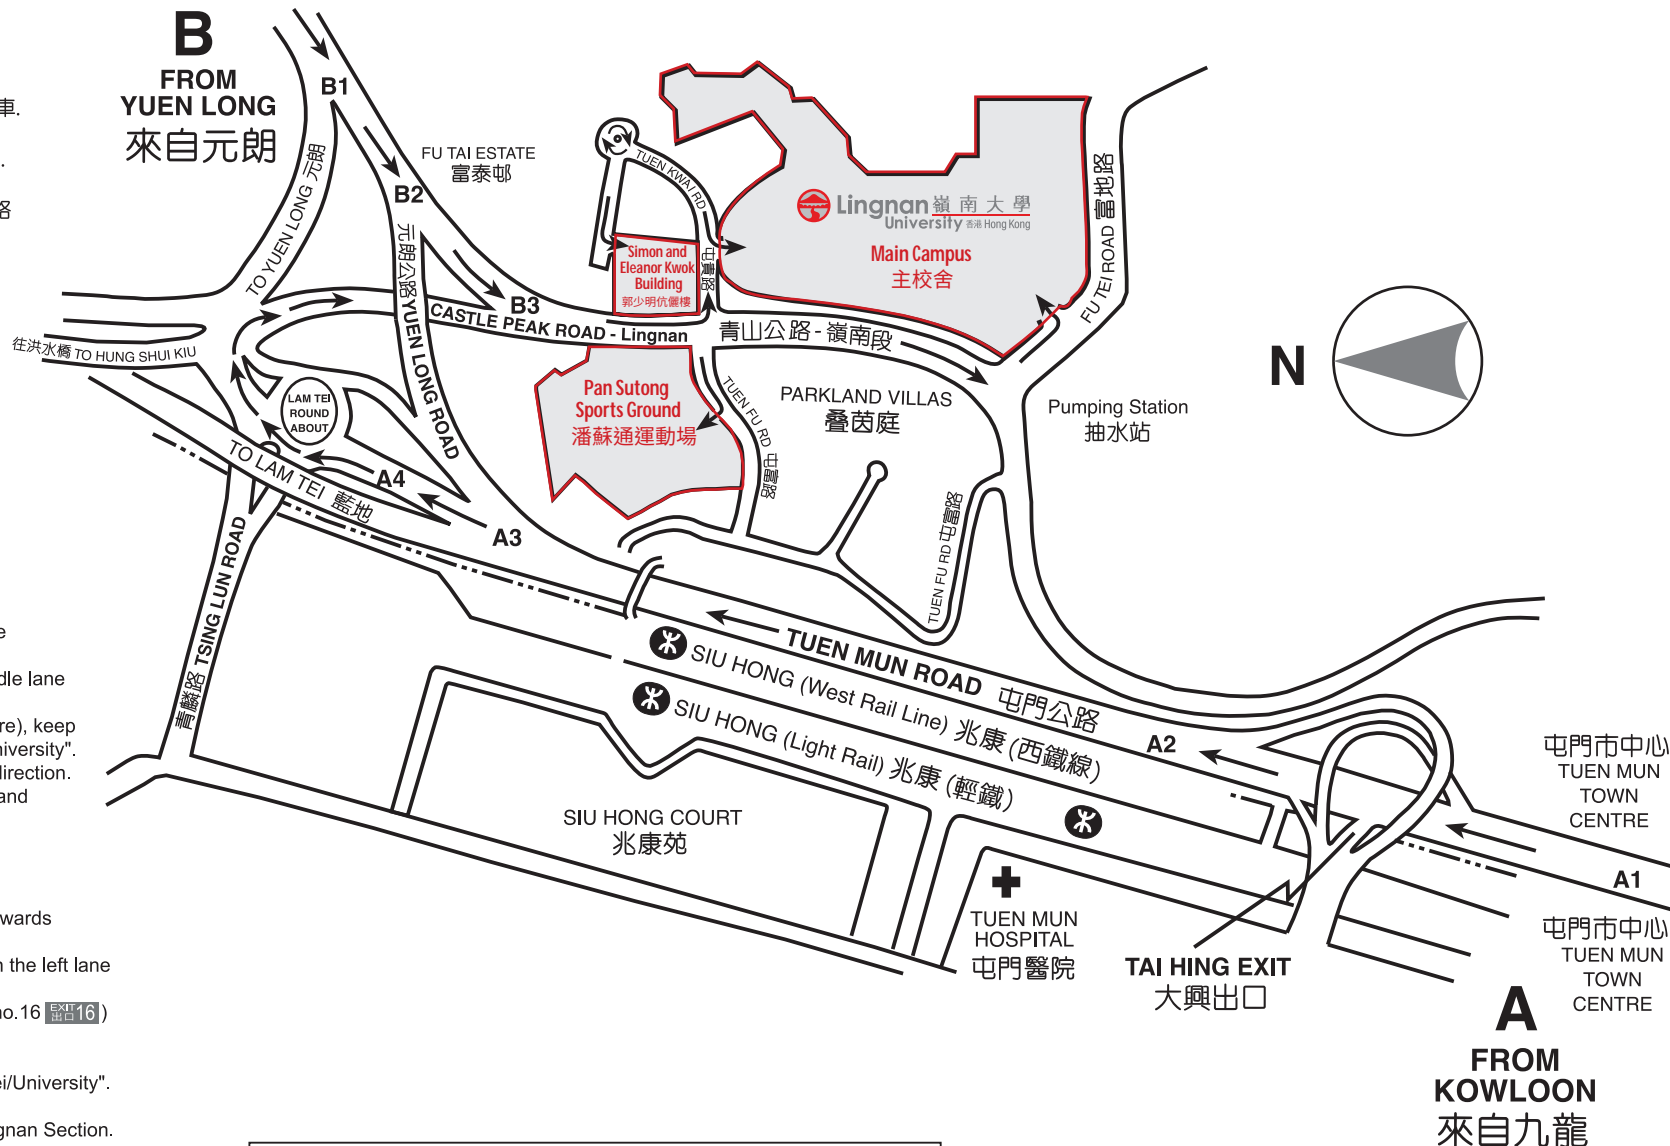

大學位置地圖 Location Map

從九龍方向

1. 請依屯門方向行駛。
2. 請跟隨"元朗"方向行車,不要拐入屯門市中心。
3. 經過屯門市中心後,請依"屯門西"的路牌及沿中線行車。
4. 當駛過"大興"出口後,切勿轉入"大興"方向,請靠左線行車,並依隨"藍地及大學"的高架路牌行駛。請注意不要駛往"元朗及天水圍"方向。
5. 然後,依"大學","虎地及大學"的路旁路牌轉入青山公路-嶺南段。(請不要轉入藍地)。

從元朗方向

1. 請依"元朗快速公路"(九號幹線 9) 駛往屯門方向。
2. 經過"洪水橋/天水圍"後,請依屯門方向並沿左線行車。
3. 請跟隨"虎地/大學"(出口16 16) 及"深圳灣"(十號幹線 10) 之高架路牌行駛。
4. 請轉入"虎地/大學"(出口16 16)。
5. 請保持靠左線行車並依隨"虎地/大學"之路牌。(切勿轉往"深圳灣"十號幹線 10)。
6. 在交通燈左轉駛入青山公路-嶺南段。

From Kowloon

1. Drive towards the "Tuen Mun" direction.
2. Do not drive into Tuen Mun Town Centre, but follow the "Yuen Long" direction.
3. After by-passing Tuen Mun Town Centre, take the middle lane and follow the "Tuen Mun(West)" direction.
4. After driving past the "Tai Hing" Exit (but do not exit here), keep left and follow the overhead road sign "Lam Tei and University". Do not go towards the "Yuen Long and Tin Shui Wai" direction.
5. Then follow the roadside sign "University", "University and Fu Tei" (Do not go to Lam Tei), turning into Castle Peak Road - Lingnan Section.

From Yuen Long

1. Drive along the "Yuen Long Highway" (Route 9) towards TUEN MUN direction.
2. After by-passing "Hung Shui Kiu/Tin Shui Wai" keep on the left lane towards the TUEN MUN direction.
3. Follow overhead road sign to "Fu Tei/University" (exit no.16 16) and "Shenzhen Bay" (Route 10 10).
4. Turn off at "Fu Tei/University" (exit no.16 16).
5. Keep driving on the left and follow the road sign "Fu Tei/University". (Do not exit to "Shenzhen Bay" Route 10 10).
6. Turning left at traffic lights into Castle Peak Road - Lingnan Section.