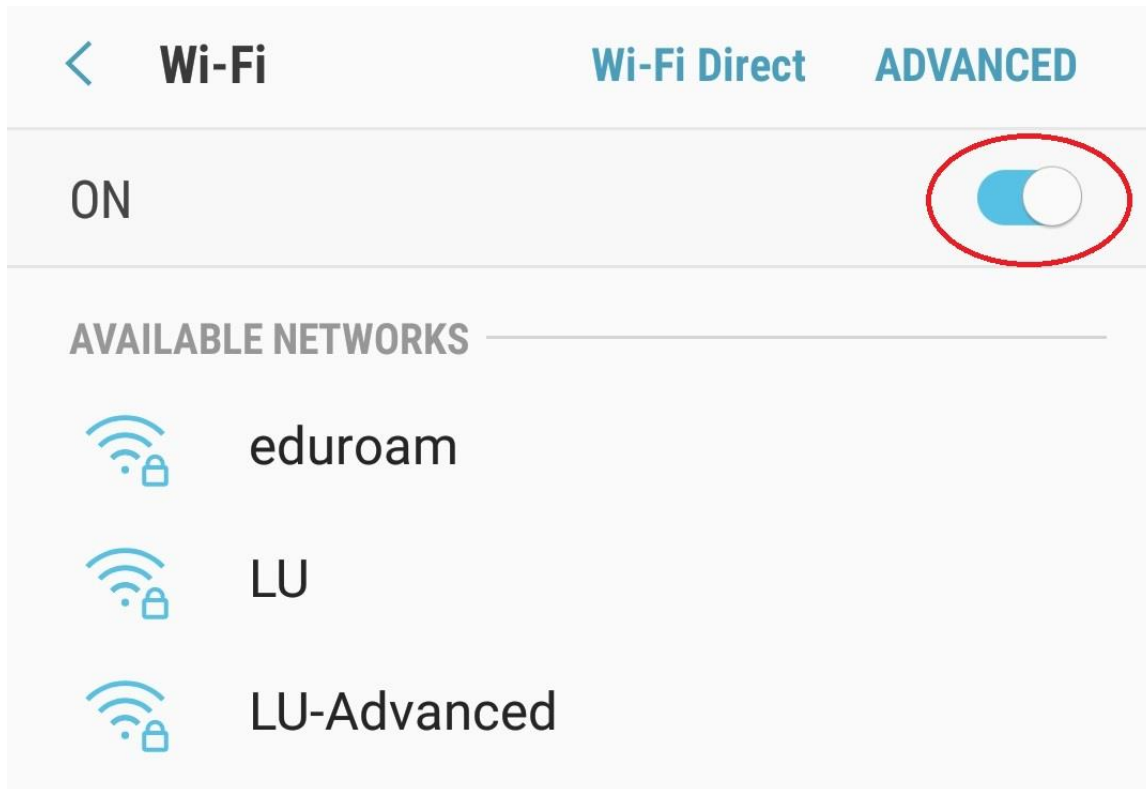

Access to Lingnan University Wi-Fi on Android for Staff, Students and Alumni

1. Make your Wi-Fi has been turned on

2. Choose **LU** or **LU-Advanced** (for staff or students), **ALUMNI** (for alumni)
Choose **PEAP** as EAP method
Choose **Don't validate** as CA certificate

Enter your **username** in identity and **password**

Choose **Connect**

LU

EAP method
PEAP ▼

Phase 2 authentication
None ▼

CA certificate
Don't validate ▼

No certificate specified. Your connection won't be private.