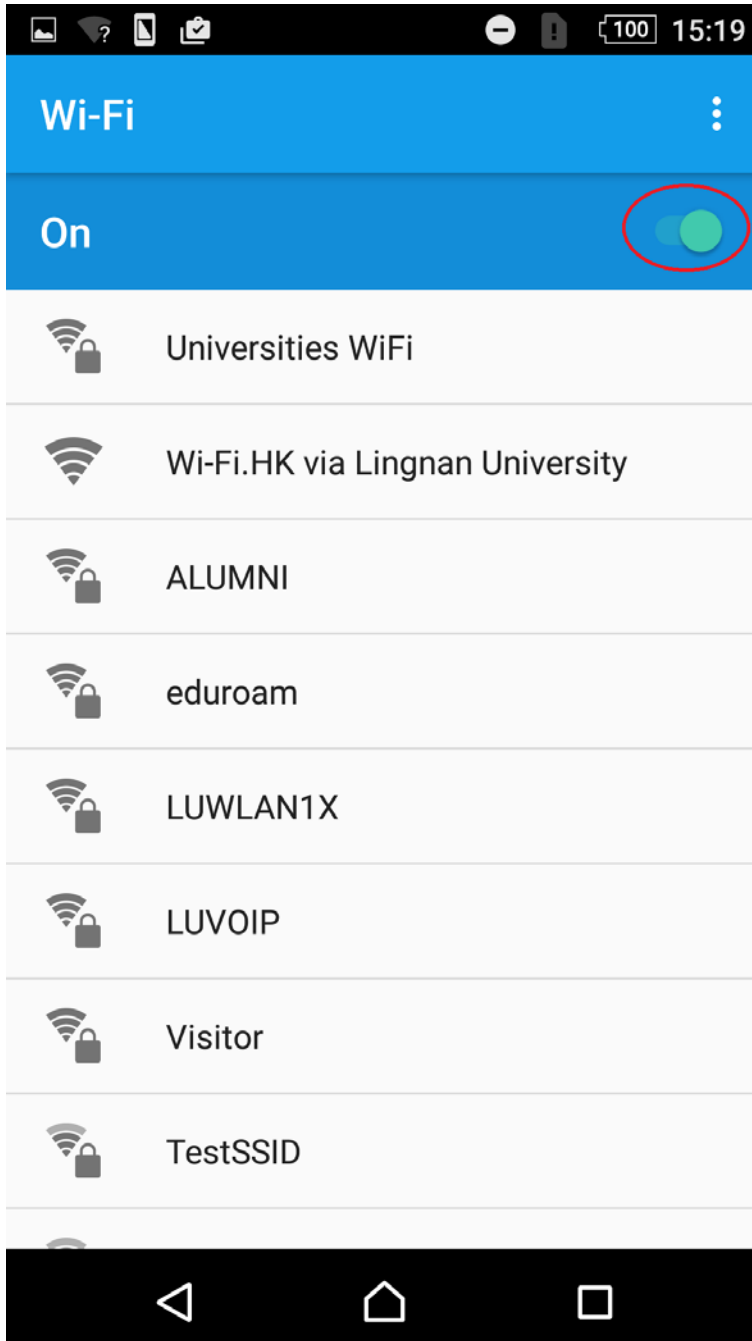

Access to Lingnan University Wi-Fi on Android for eduroam & Universities WiFi

1. Make sure your Wi-Fi has been turned on.

2. Choose **eduroam** or **Universities WiFi**.
3. Choose **Show advanced options**.