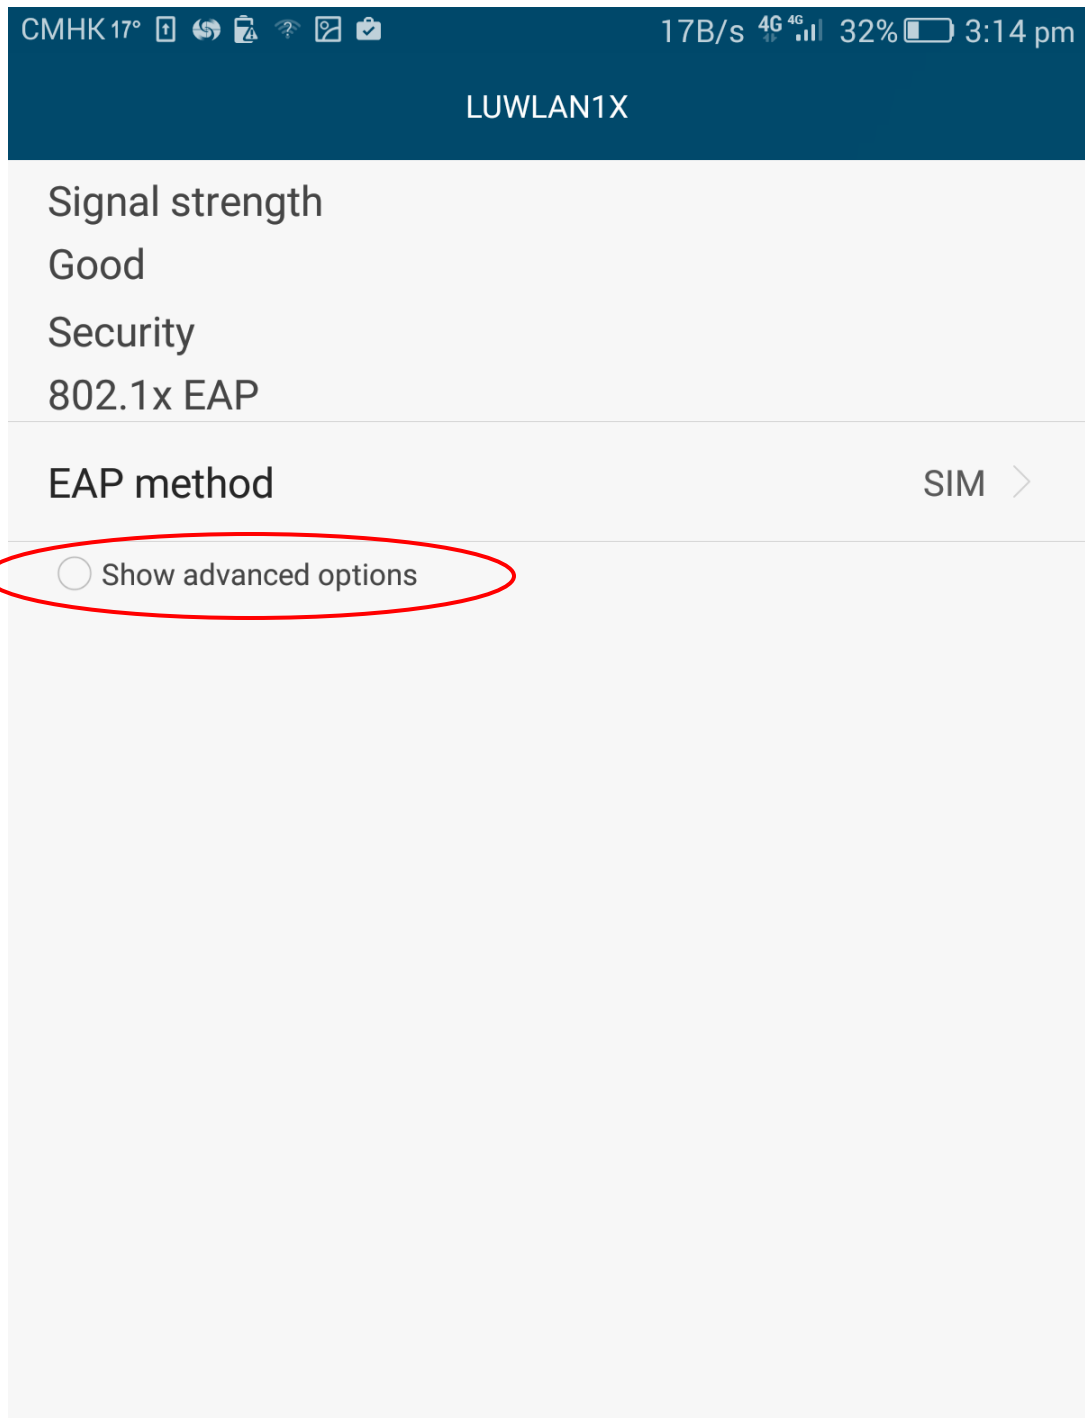

Access to Lingnan University Wi-Fi on Android for eduroam & Universities WiFi

1. Make sure your Wi-Fi has been turned on.

2. Choose **eduroam** or **Universities WiFi**.
3. Choose **Show advanced options**.