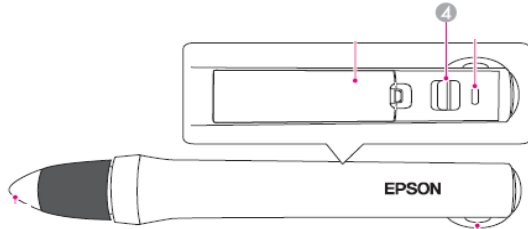

## Using Interactive Pen & Easy Interactive Tools

A

Interactive pen **A** can control the desktop PC like a mouse, and allow on-screen drawings.

Switch on the interactive pen at **1**

Double click “**Easy Interactive Tools**” icon **B** on desktop to start. Toolbar **C** appears.